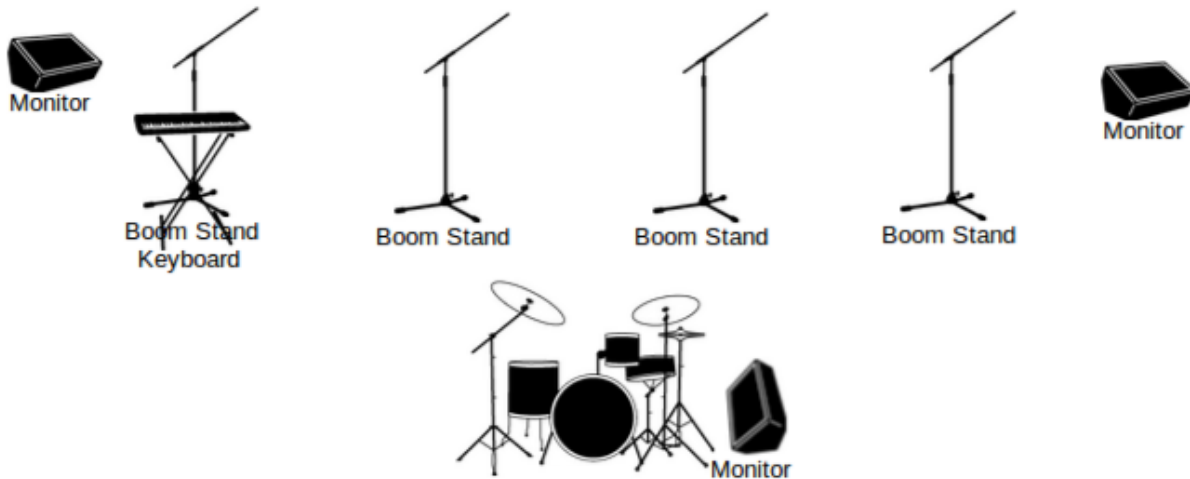

# Mama's Wranglers' Stage Plot

We will need:

D.I. Box for Keys

D.I. Box for Drums

(drums are electronic and have just one 1/4in output)

Four wireless mics

(if you do not have wireless mics, we will provide our own)

Four boom stands

Three monitors

(not required depending on the size of your venue)

Four XLR inputs for our instruments

(Bass, Banjo, Acc. Guitar, Mandolin)

Area in front of mics clear for dancing